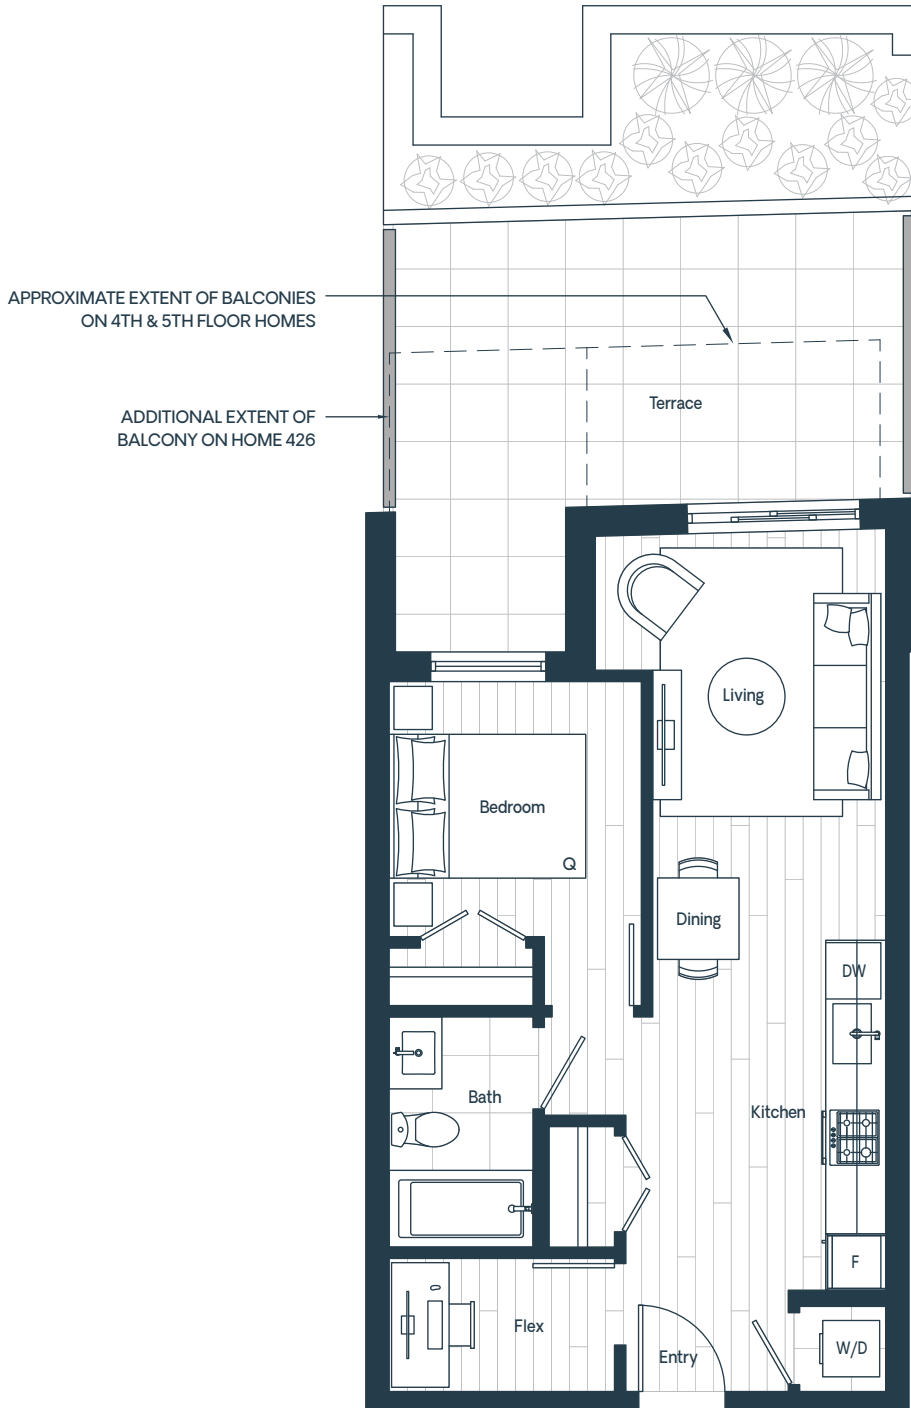

Plan A1

1 Bedroom + Flex

Interior: 528 – 542 Sq Ft

Exterior: 55 – 214 Sq Ft

Total: 590 – 754 Sq Ft

Pure

EVERYTHING YOU NEED

AND NOTHING MORE

PureWest49.com

Developer reserves the right to make modifications or substitutions to the building design, floorplans, areas, unit numbers and/or specifications without notice. Actual floor plans may have minor variations and final floor plans may be a mirror image of the floorplans shown. Interior square footage and room sizes are based on the architectural measurements. Sizes are approximate and actual square footage may vary from the final survey and architectural drawings. This is not an offering for purchase. Any such offering can only be made with a Disclosure Statement. E.&O.E. Sales and Marketing by rareEarth Project Marketing.