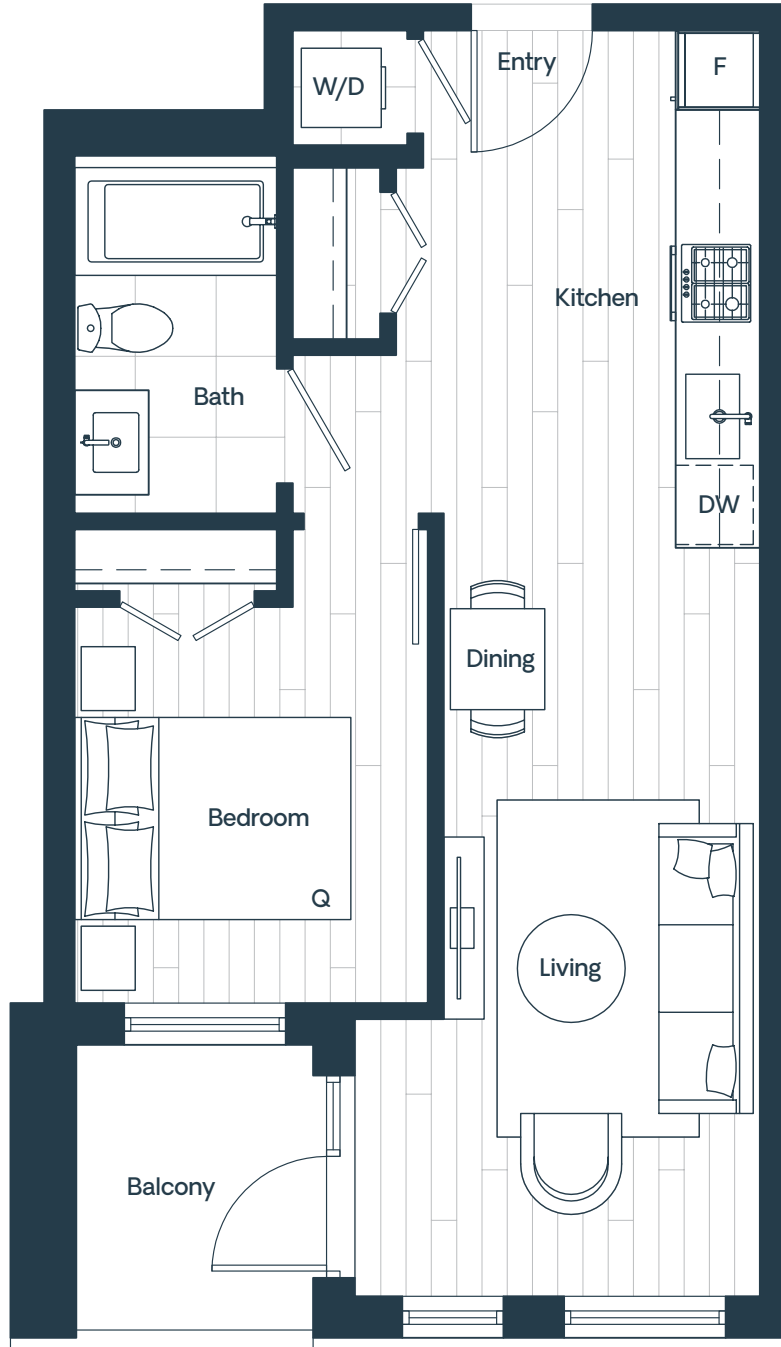

Plan A2a

1 Bedroom

Interior: 534 Sq Ft

Exterior: 46 Sq Ft

Total: 580 Sq Ft

Pure

EVERYTHING YOU NEED

AND NOTHING MORE

Level 4

W 49th Ave

Columbia St

PureWest49.com

Developer reserves the right to make modifications or substitutions to the building design, floorplans, areas, unit numbers and/or specifications without notice. Actual floor plans may have minor variations and final floor plans may be a mirror image of the floorplans shown. Interior square footage and room sizes are based on the architectural measurements. Sizes are approximate and actual square footage may vary from the final survey and architectural drawings. This is not an offering for purchase. Any such offering can only be made with a Disclosure Statement. E.&O.E. Sales and Marketing by rareEarth Project Marketing.