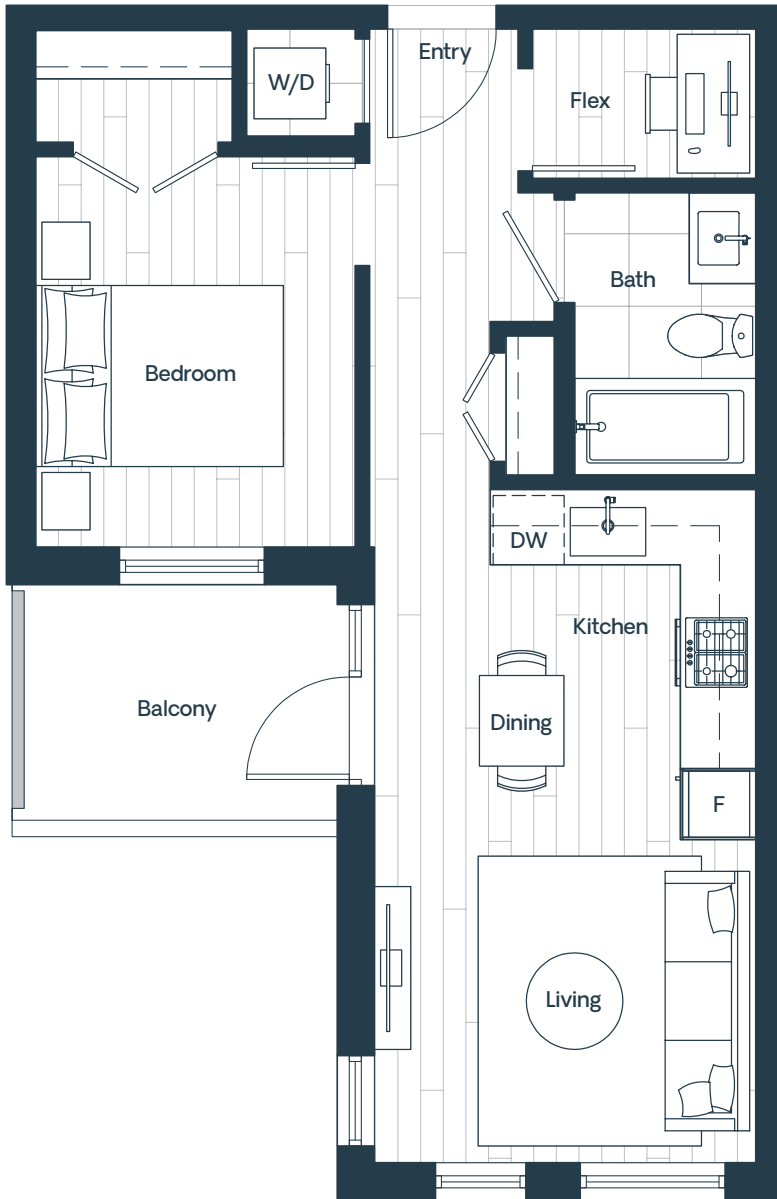

Plan A3

1 Bedroom + Flex

Interior: 534 Sq Ft

Exterior: 58 – 64 Sq Ft

Total: 592 – 598 Sq Ft

Reverse layouts occur.
Refer to architectural plans.

Pure

EVERYTHING YOU NEED

AND NOTHING MORE

PureWest49.com

Developer reserves the right to make modifications or substitutions to the building design, floorplans, areas, unit numbers and/or specifications without notice. Actual floor plans may have minor variations and final floor plans may be a mirror image of the floorplans shown. Interior square footage and room sizes are based on the architectural measurements. Sizes are approximate and actual square footage may vary from the final survey and architectural drawings. This is not an offering for purchase. Any such offering can only be made with a Disclosure Statement. E.&O.E. Sales and Marketing by rareEarth Project Marketing.