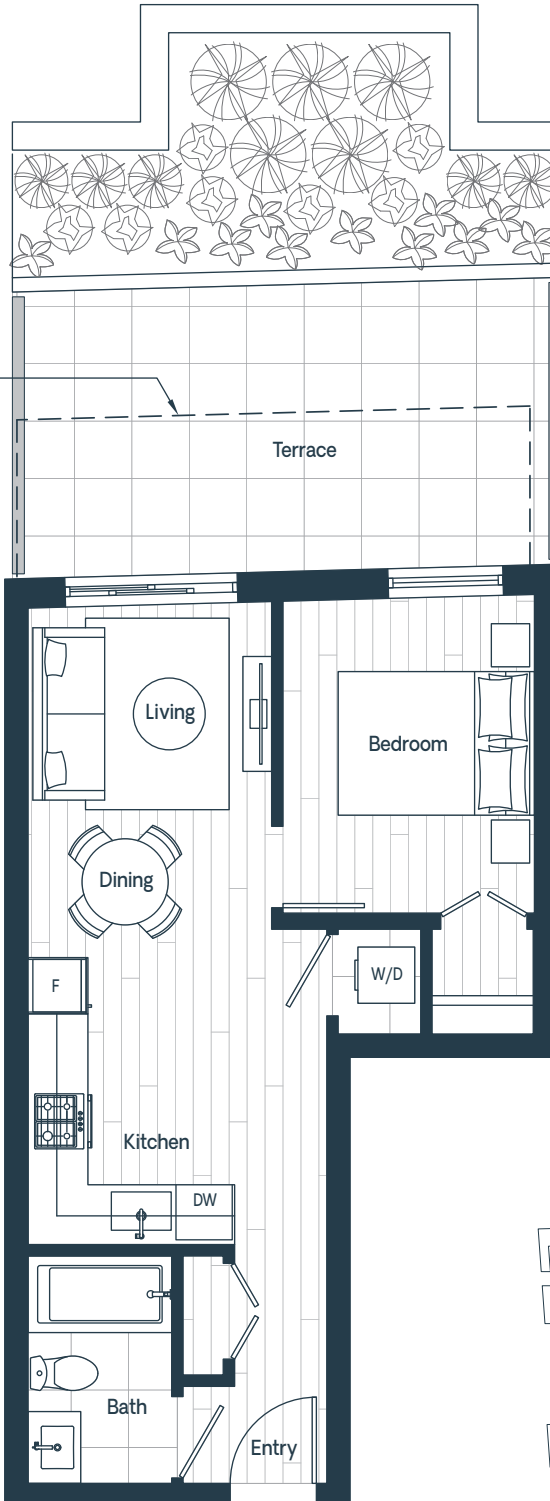

Plan A4

1 Bedroom

Interior: 497 Sq Ft

Exterior: 99 – 195 Sq Ft

Total: 596 – 692 Sq Ft

Pure

EXTENT OF BALCONY ON HOMES 430, 522

EVERYTHING YOU NEED

AND NOTHING MORE

PureWest49.com

Developer reserves the right to make modifications or substitutions to the building design, floorplans, areas, unit numbers and/or specifications without notice. Actual floor plans may have minor variations and final floor plans may be a mirror image of the floorplans shown. Interior square footage and room sizes are based on the architectural measurements. Sizes are approximate and actual square footage may vary from the final survey and architectural drawings. This is not an offering for purchase. Any such offering can only be made with a Disclosure Statement. E.&O.E. Sales and Marketing by rareEarth Project Marketing.