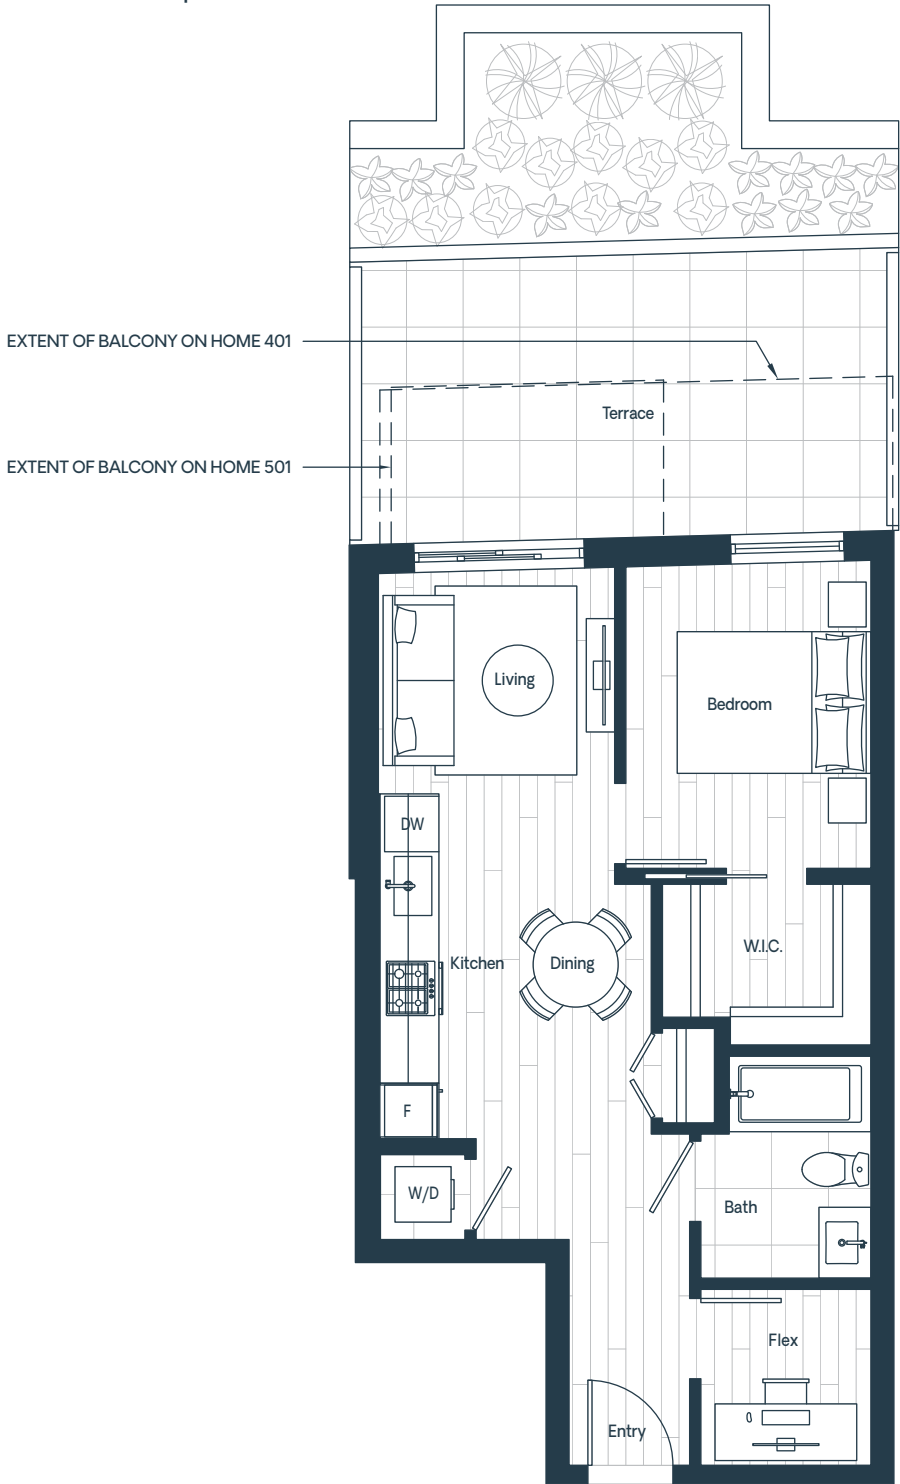

# Plan A5

1 Bedroom + Flex

Interior: 573 Sq Ft

Exterior: 60 – 196 Sq Ft

Total: 633 – 769 Sq Ft

# Pure

EVERYTHING YOU NEED

AND NOTHING MORE

PureWest49.com

Developer reserves the right to make modifications or substitutions to the building design, floorplans, areas, unit numbers and/or specifications without notice. Actual floor plans may have minor variations and final floor plans may be a mirror image of the floorplans shown. Interior square footage and room sizes are based on the architectural measurements. Sizes are approximate and actual square footage may vary from the final survey and architectural drawings. This is not an offering for purchase. Any such offering can only be made with a Disclosure Statement. E.&O.E. Sales and Marketing by rareEarth Project Marketing.