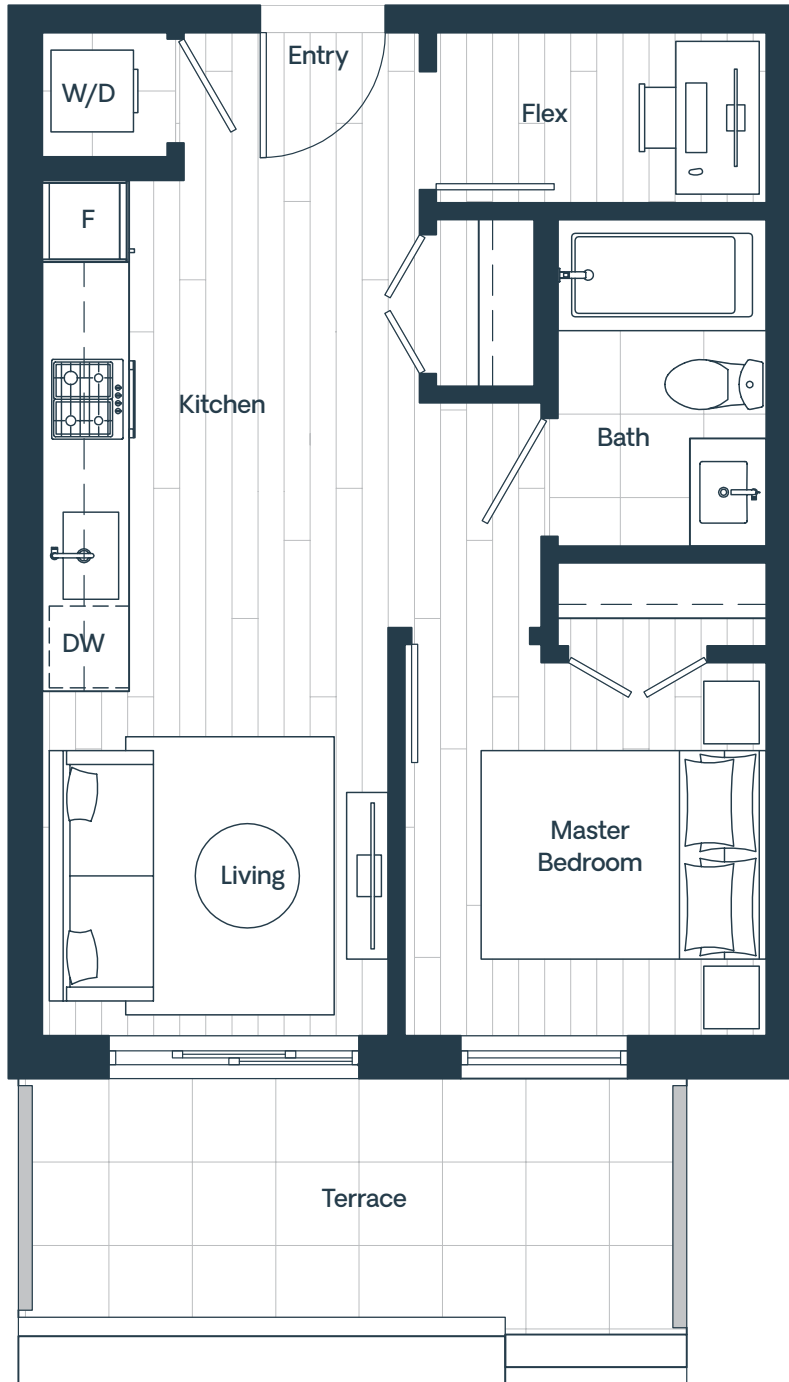

Plan A9

1 Bedroom + Flex
Interior: 468 Sq Ft
Exterior: 113 Sq Ft
Total: 581 Sq Ft

Pure

EVERYTHING YOU NEED

AND NOTHING MORE

PureWest49.com

Developer reserves the right to make modifications or substitutions to the building design, floorplans, areas, unit numbers and/or specifications without notice. Actual floor plans may have minor variations and final floor plans may be a mirror image of the floorplans shown. Interior square footage and room sizes are based on the architectural measurements. Sizes are approximate and actual square footage may vary from the final survey and architectural drawings. This is not an offering for purchase. Any such offering can only be made with a Disclosure Statement. E.&O.E. Sales and Marketing by rareEarth Project Marketing.

North

Level 5

W 49th Ave

Columbia St