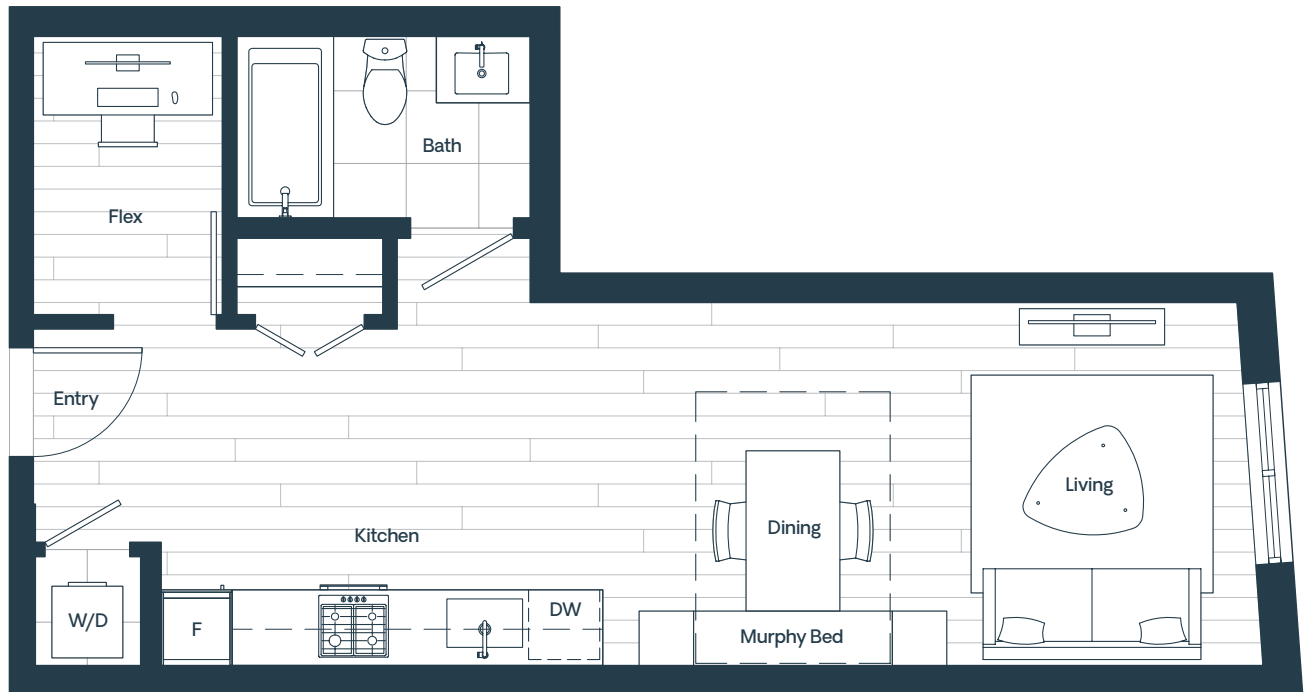

Plan JR

Junior 1 Bedroom + Flex

Interior: 487 Sq Ft

Exterior: 0 Sq Ft

Total: 487 Sq Ft

Pure

EVERYTHING YOU NEED

AND NOTHING MORE

* Murphy Bed Not Included

Level 4

W 49th Ave

Columbia St

PureWest49.com

Developer reserves the right to make modifications or substitutions to the building design, floorplans, areas, unit numbers and/or specifications without notice. Actual floor plans may have minor variations and final floor plans may be a mirror image of the floorplans shown. Interior square footage and room sizes are based on the architectural measurements. Sizes are approximate and actual square footage may vary from the final survey and architectural drawings. This is not an offering for purchase. Any such offering can only be made with a Disclosure Statement. E.&O.E. Sales and Marketing by rareEarth Project Marketing.