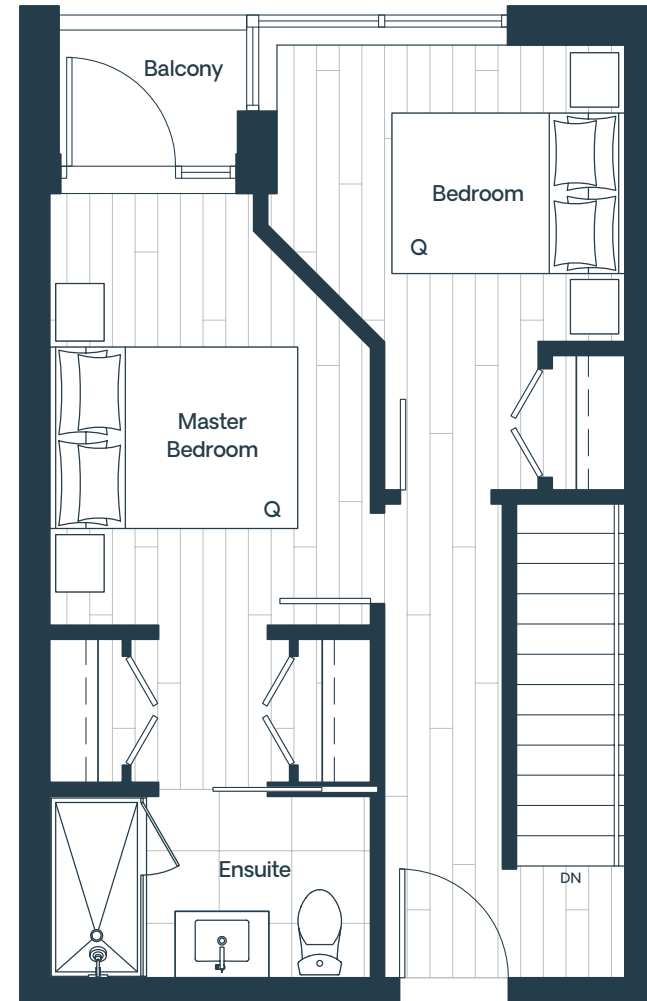

Plan TH

2 Bedroom

Interior: 874 – 888 Sq Ft

Exterior: 203 – 208 Sq Ft

Total: 1,079 – 1,091 Sq Ft

Pure

EVERYTHING YOU NEED