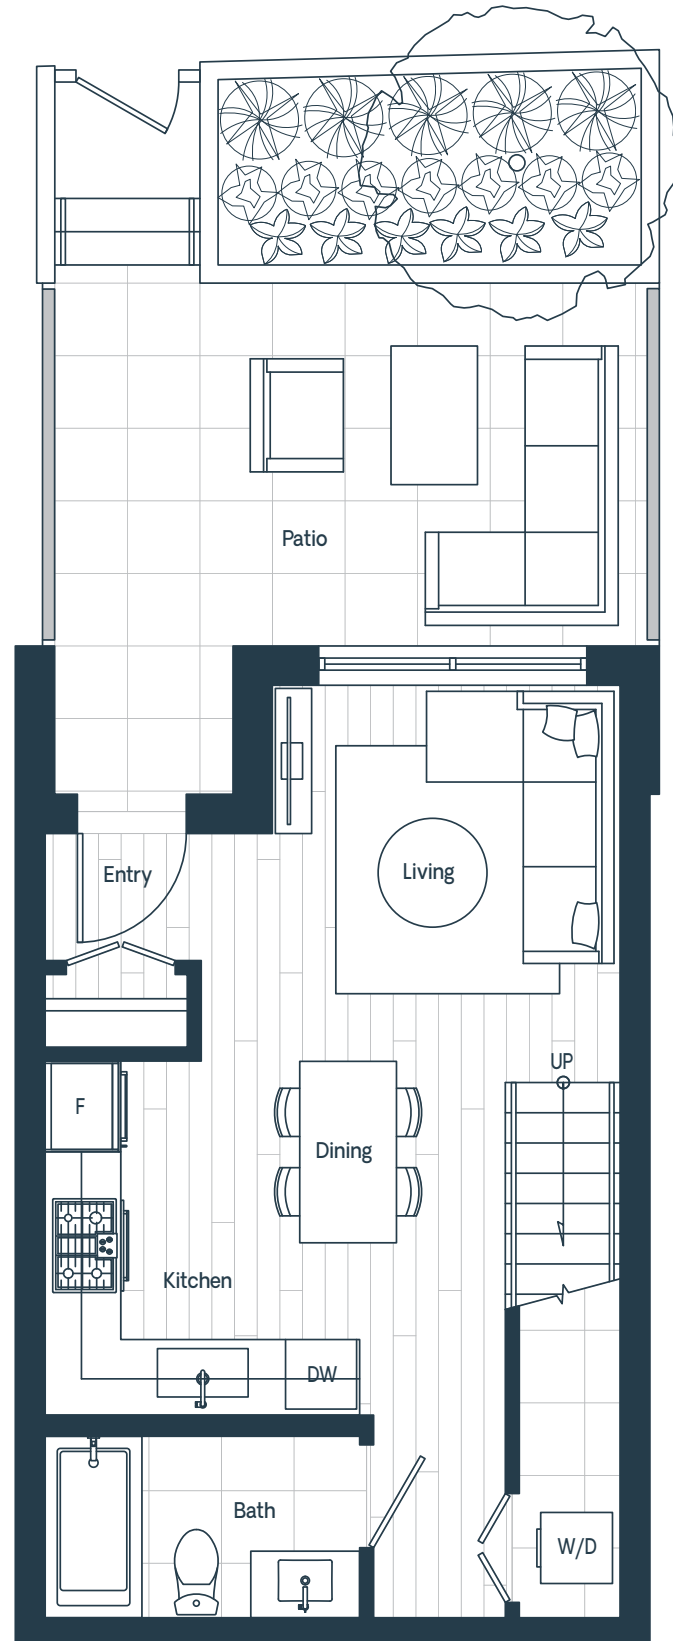

## 2 Bedroom

Interior: 874 – 888 Sq Ft

Exterior: 203 – 208 Sq Ft

Total: 1,079 – 1,091 Sq Ft

# Pure

EVERYTHING YOU NEED

AND NOTHING MORE

PureWest49.com

Developer reserves the right to make modifications or substitutions to the building design, floorplans, areas, unit numbers and/or specifications without notice. Actual floor plans may have minor variations and final floor plans may be a mirror image of the floorplans shown. Interior square footage and room sizes are based on the architectural measurements. Sizes are approximate and actual square footage may vary from the final survey and architectural drawings. This is not an offering for purchase. Any such offering can only be made with a Disclosure Statement. E.&O.E. Sales and Marketing by rareEarth Project Marketing.