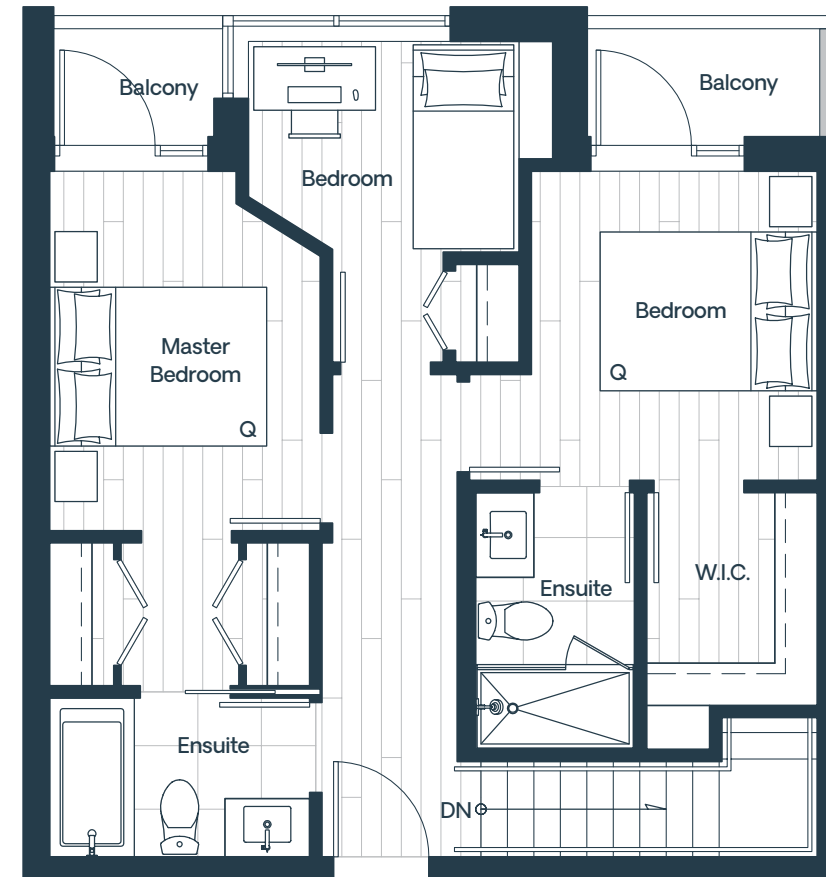

# Plan THB

4 Bedroom

Interior: 1,262 – 1,274 Sq Ft

Exterior: 346 – 363 Sq Ft

Total: 1,608 – 1,637 Sq Ft

# Pure

EVERYTHING YOU NEED

Level 1

Level 2

AND NOTHING MORE

PureWest49.com

Developer reserves the right to make modifications or substitutions to the building design, floorplans, areas, unit numbers and/or specifications without notice. Actual floor plans may have minor variations and final floor plans may be a mirror image of the floorplans shown. Interior square footage and room sizes are based on the architectural measurements. Sizes are approximate and actual square footage may vary from the final survey and architectural drawings. This is not an offering for purchase. Any such offering can only be made with a Disclosure Statement. E.&O.E. Sales and Marketing by rareEarth Project Marketing.