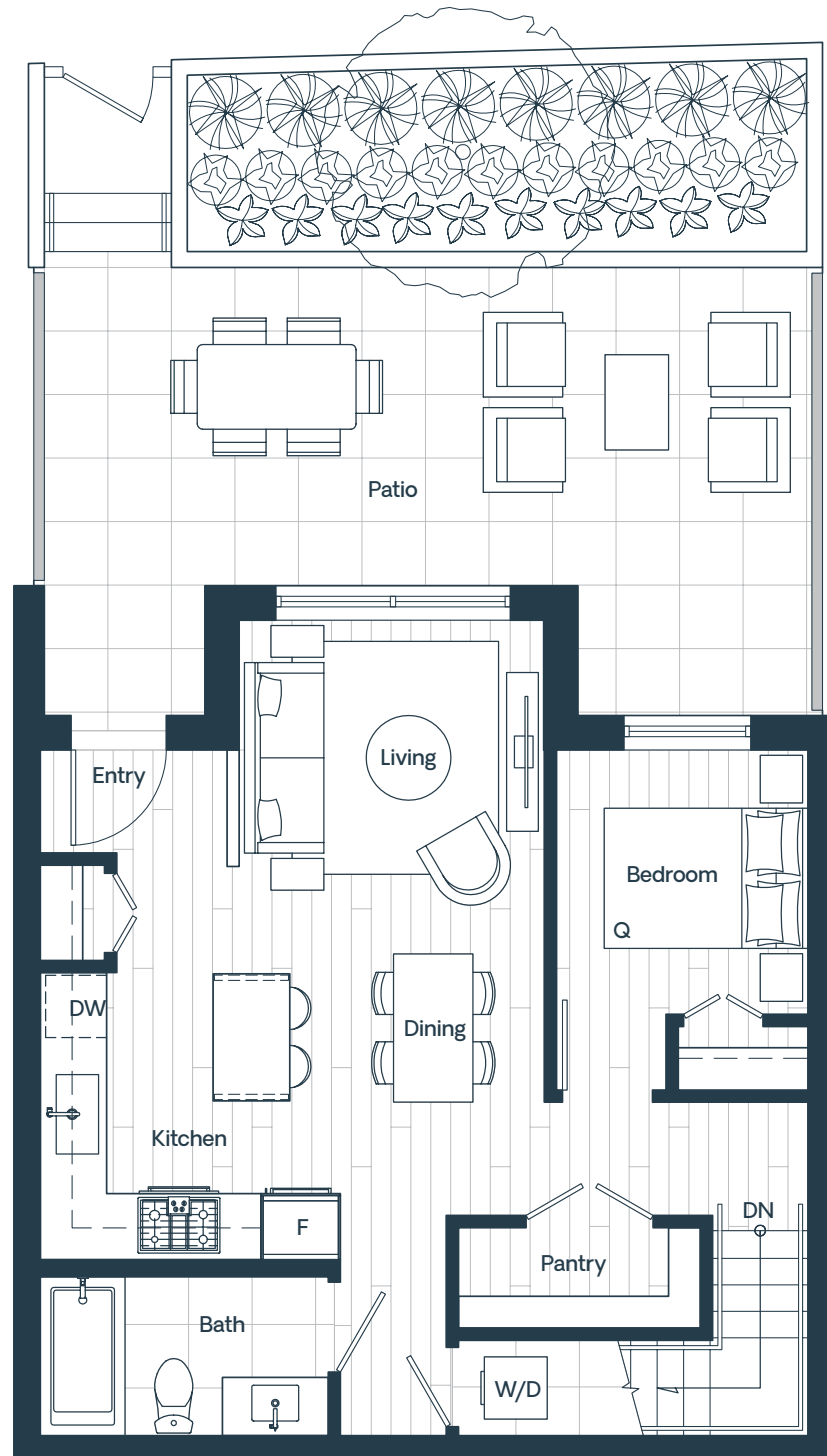

# Plan THB

4 Bedroom

Interior: 1,262 – 1,274 Sq Ft

Exterior: 346 – 363 Sq Ft

Total: 1,608 – 1,637 Sq Ft

# Pure

EVERYTHING YOU NEED

Level 1

Level 2

AND NOTHING MORE

PureWest49.com

Developer reserves the right to make modifications or substitutions to the building design, floorplans, areas, unit numbers and/or specifications without notice. Actual floor plans may have minor variations and final floor plans may be a mirror image of the floorplans shown. Interior square footage and room sizes are based on the architectural measurements. Sizes are approximate and actual square footage may vary from the final survey and architectural drawings. This is not an offering for purchase. Any such offering can only be made with a Disclosure Statement. E.&O.E. Sales and Marketing by rareEarth Project Marketing.